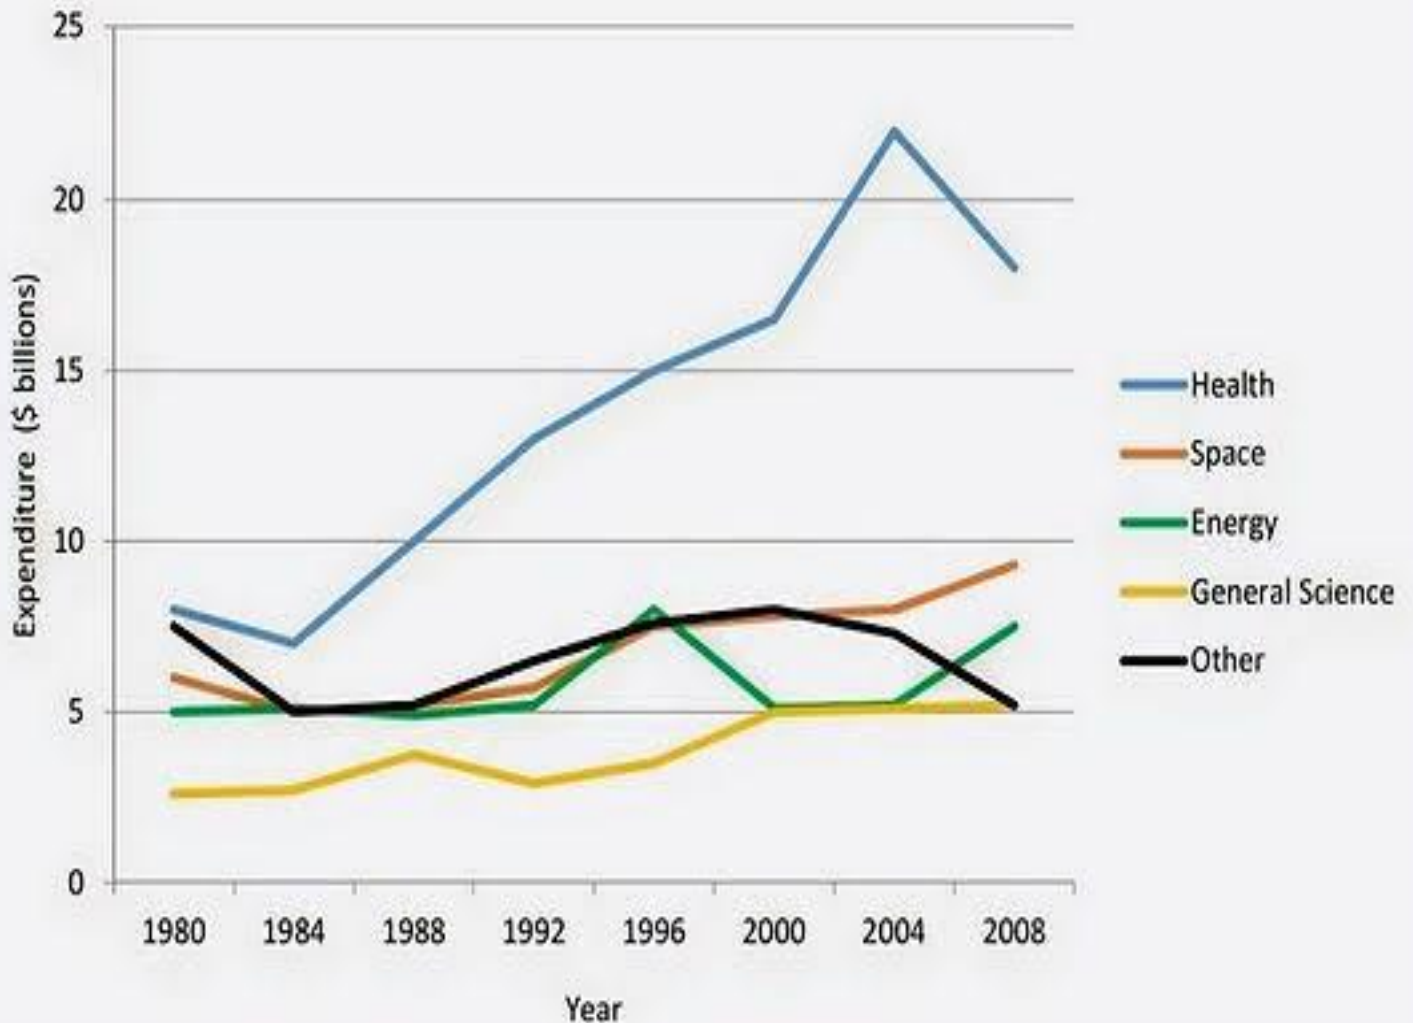

IELTS ACADEMIC QUESTION PAPER

WRITING TASK 1

You should spend about 20 minutes on this task

The graph below gives information about U.S. government spending on research between 1980 and 2008.

Write at least 150 words

WRITING TASK 2

You should spend about 40 minutes on this task.

Some people think that keeping pets is good for children while others think it is dangerous and unhealthy. Which opinion do you agree with? Discuss both options and give examples.