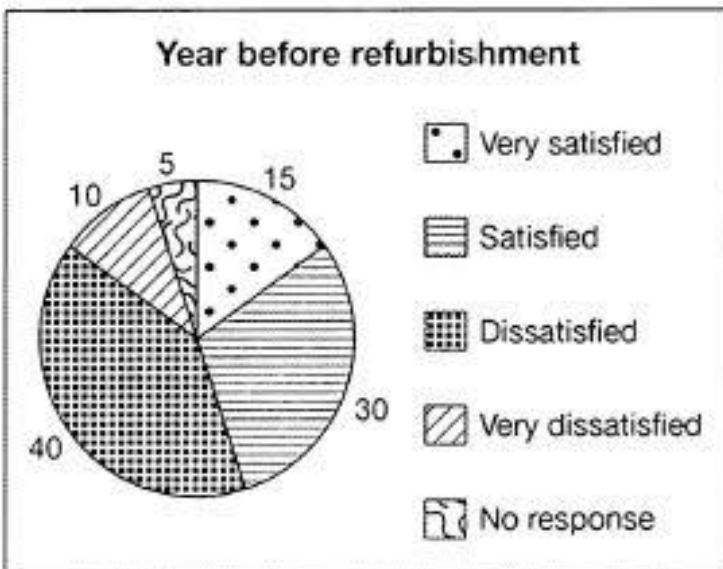

IELTS ACADEMIC QUESTION PAPER

WRITING TASK 1

You should spend about 20 minutes on this task.

The pictures show the total number of visitors to Ashdown museum and their satisfaction levels.

Report the main features and make comparisons where relevant.

Total number of visitors to Ashdown Museum	
During the year before refurbishment:	74,000
During the year after refurbishment:	92,000

Results of surveys of visitor satisfaction