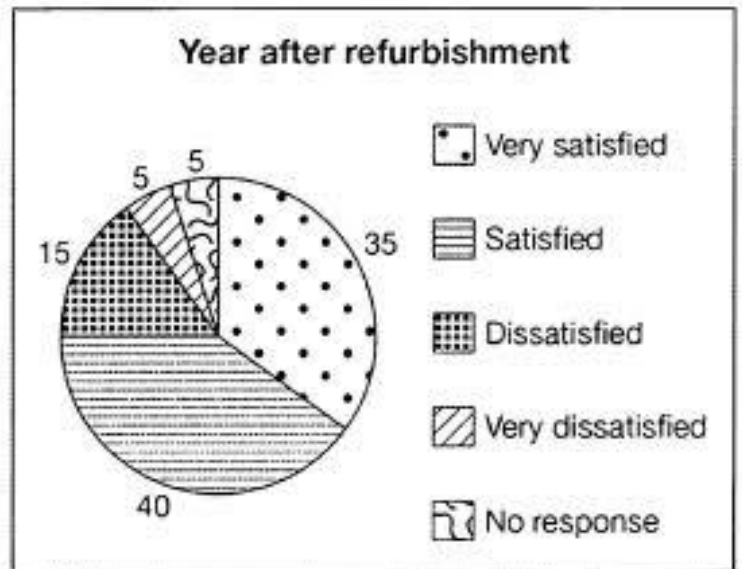

IELTS ACADEMIC QUESTION PAPER

WRITING TASK 1

You should spend about 20 minutes on this task.

The pictures show the total number of visitors to Ashdown museum and their satisfaction levels.

Report the main features and make comparisons where relevant.

Total number of visitors to Ashdown Museum	
During the year before refurbishment:	74,000
During the year after refurbishment:	92,000

Results of surveys of visitor satisfaction